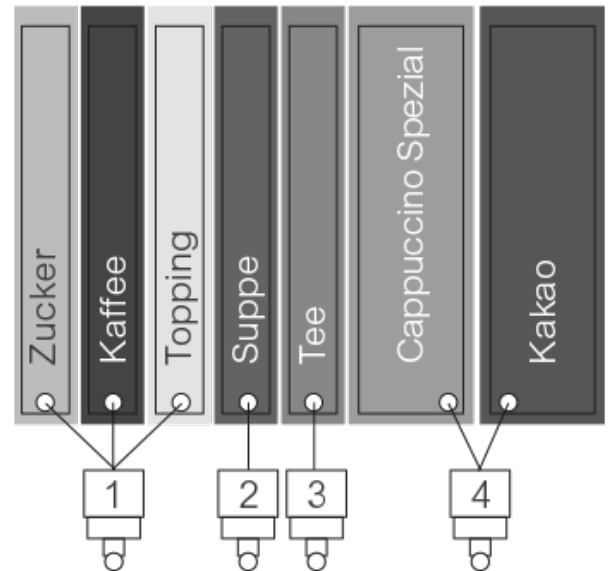

CIS
Variant 7401

CIS

Variant 7401

MADE
IN
GERMANY

Introduction

- Continuous operation panel with 14 illuminated metal direct selection buttons
- Customizable advertising panel
- Operating elements at ergonomic height
- Its modular design makes it extremely easy to service and recycle
- Multiple combination of instant products