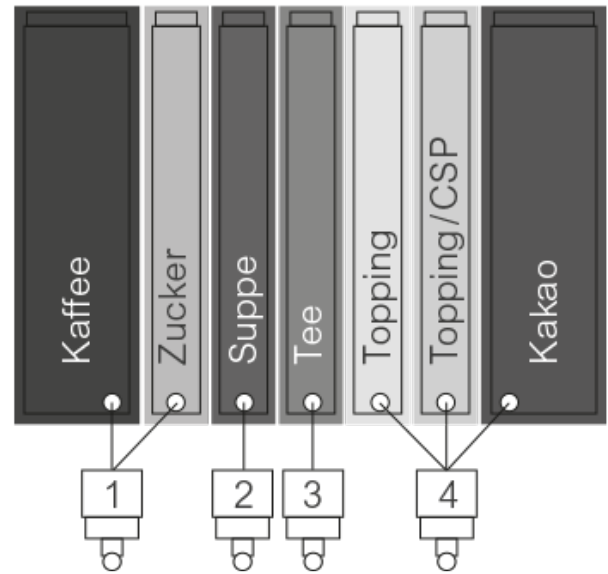

CIS
Variant 7403

CIS

Variant 7403

MADE
IN
GERMANY

Introduction

- Continuous operation panel with 14 illuminated metal direct selection buttons
- Customizable advertising panel
- Operating elements at ergonomic height
- Its modular design makes it extremely easy to service and recycle
- Multiple combination of instant products