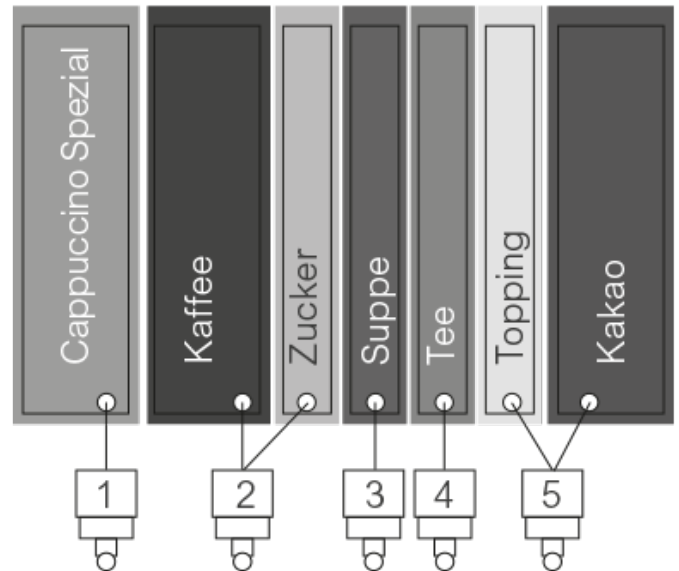

CIS
Variant 7501 B

CIS

Variant 7501 B

MADE
IN
GERMANY

Introduction

- Continuous operation panel with 14 illuminated metal direct selection buttons
- Customizable advertising panel
- Operating elements at ergonomic height
- Its modular design makes it extremely easy to service and recycle
- Multiple combination of instant products