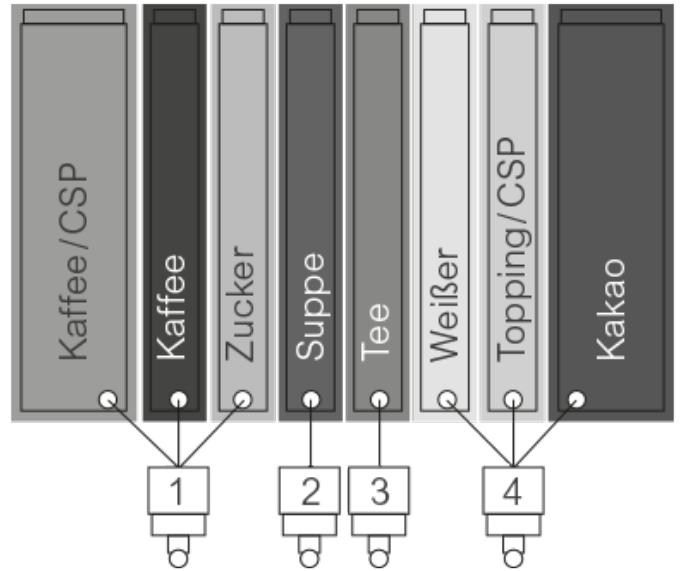

CIS
Variant 8401 B

CIS

Variant 8401 B

MADE
IN
GERMANY

Introduction

- Continuous operation panel with 14 illuminated metal direct selection buttons
- Customizable advertising panel
- Operating elements at ergonomic height
- Its modular design makes it extremely easy to service and recycle
- Multiple combination of instant products