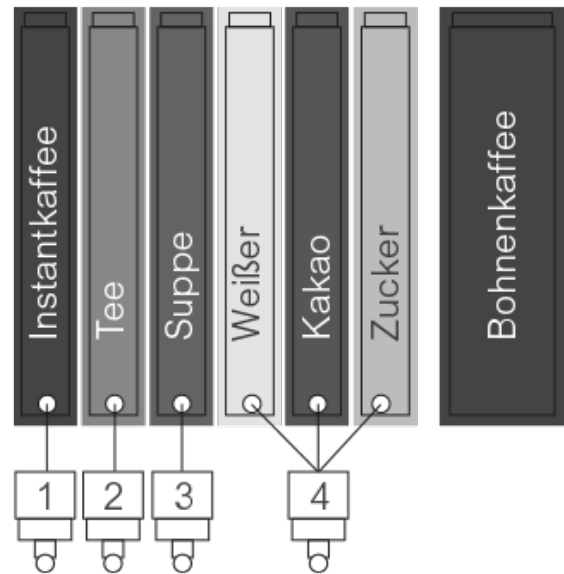

CVS
Variant 6405

CVS

Variant 6405

MADE
IN
GERMANY

Introduction

- Continuous operation panel with 14 illuminated metal direct selection buttons
- Customizable advertising panel
- Operating elements at ergonomic height
- Its modular design makes it extremely easy to service and recycle
- Combination of whole coffee beans and instant products
- High performance grinder
- High-Tech PEEK Brewer