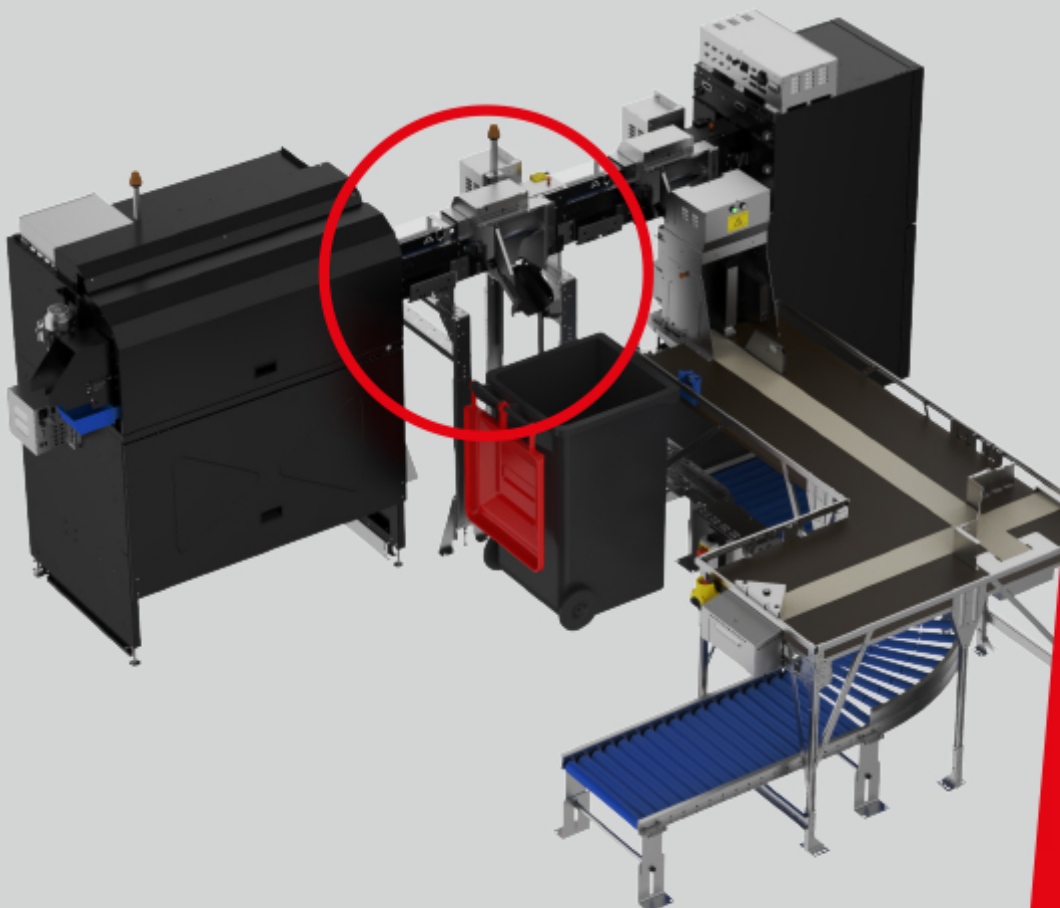

CrossMove Drop Basic

CrossMove Drop

Basic

MADE
IN
GERMANY

Features

- Discharge of defined containers from the FlexiSort into a collection container, e.g. a HardDrop
- Ideal for reusable or to-go products (e.g. bowls, cups)
- Collection container (HardDrop) can be transported in a closed state
- Hygienic transfer of returned containers with residual contents
- Safe and clean handling of reusable containers