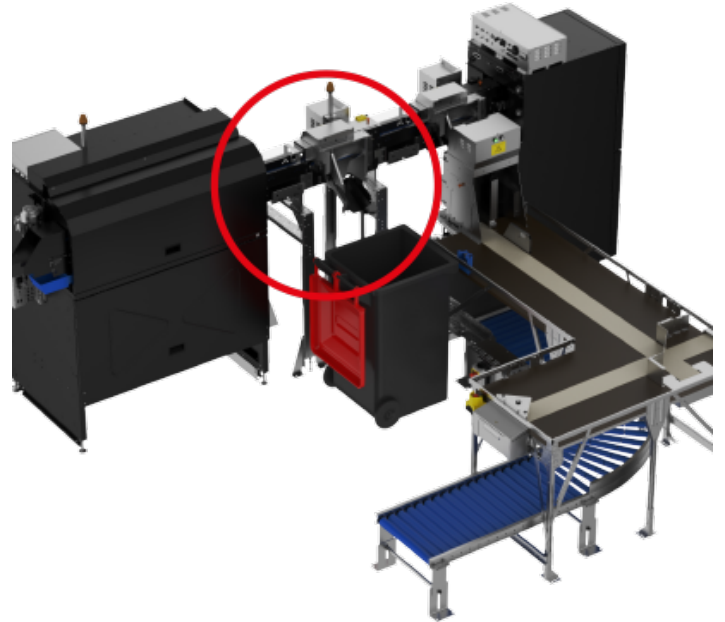

CrossMove Drop Basic

CrossMove Drop

Basic

MADE
IN
GERMANY

Features

- Discharge of defined containers from the FlexiSort into a collection container, e.g. a HardDrop
- Ideal for reusable or to-go products (e.g. bowls, cups)
- Collection container (HardDrop) can be transported in a closed state
- Hygienic transfer of returned containers with residual contents
- Safe and clean handling of reusable containers