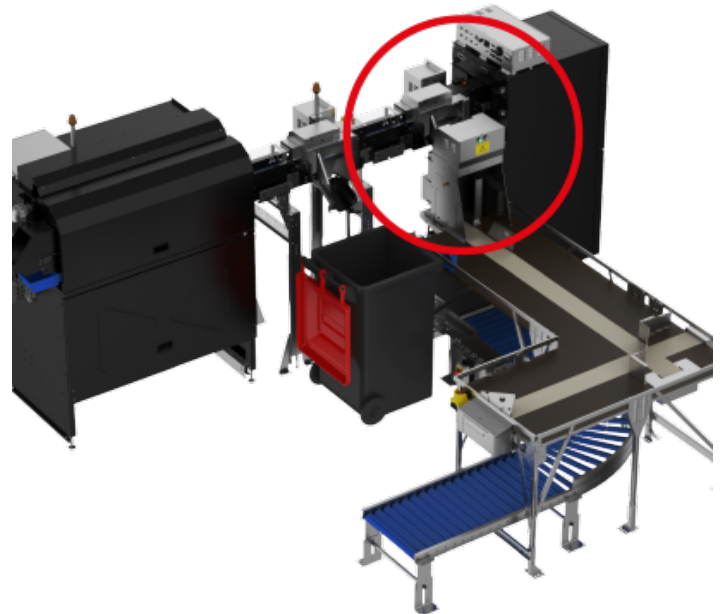

CrossMove Table Basic

CrossMove Table

Basic

MADE
IN
GERMANY

Features

- Transfer of containers from the FlexiSort to the bottle stand
- Precise handover of containers to downstream systems
- Suitable for bottles and similar containers
- Optimal integration into the sorting and return process
- Reliable and efficient connection between FlexiSort and bottle stand