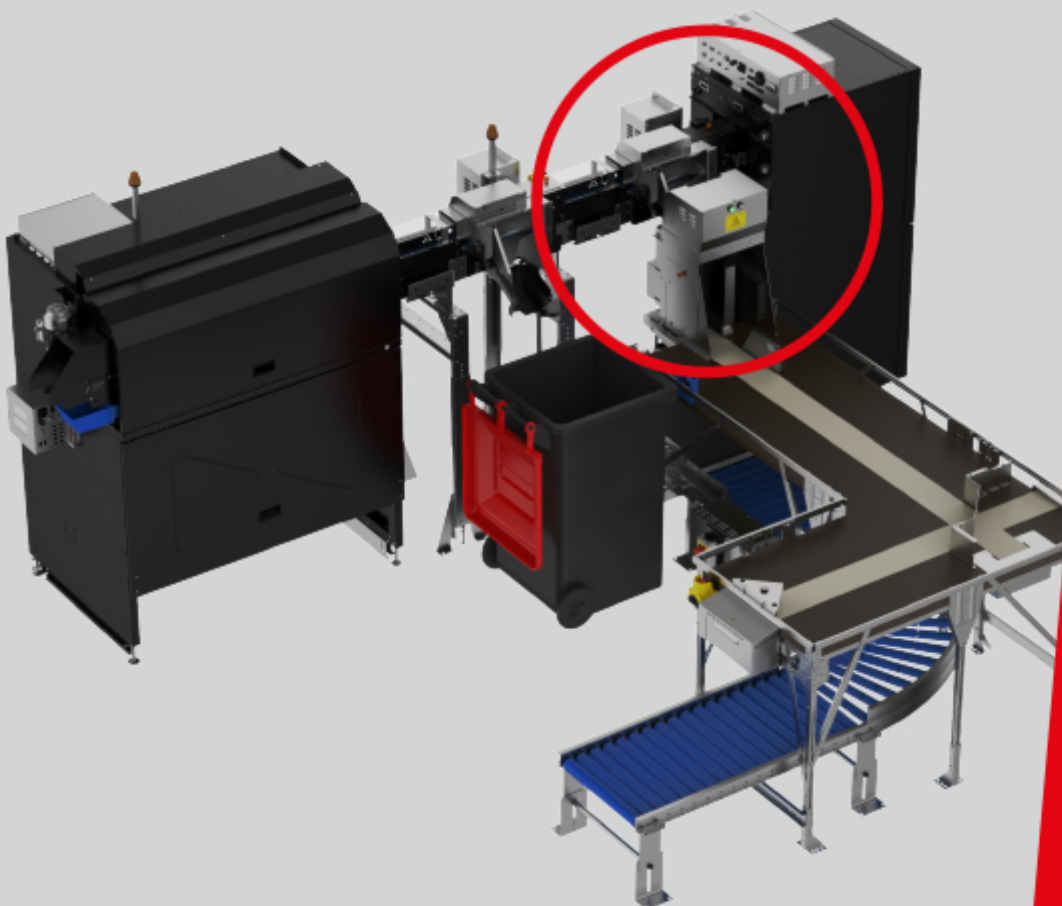

CrossMove Table Basic

CrossMove Table

Basic

MADE
IN
GERMANY

Features

- Transfer of containers from the FlexiSort to the bottle stand
- Precise handover of containers to downstream systems
- Suitable for bottles and similar containers
- Optimal integration into the sorting and return process
- Reliable and efficient connection between FlexiSort and bottle stand