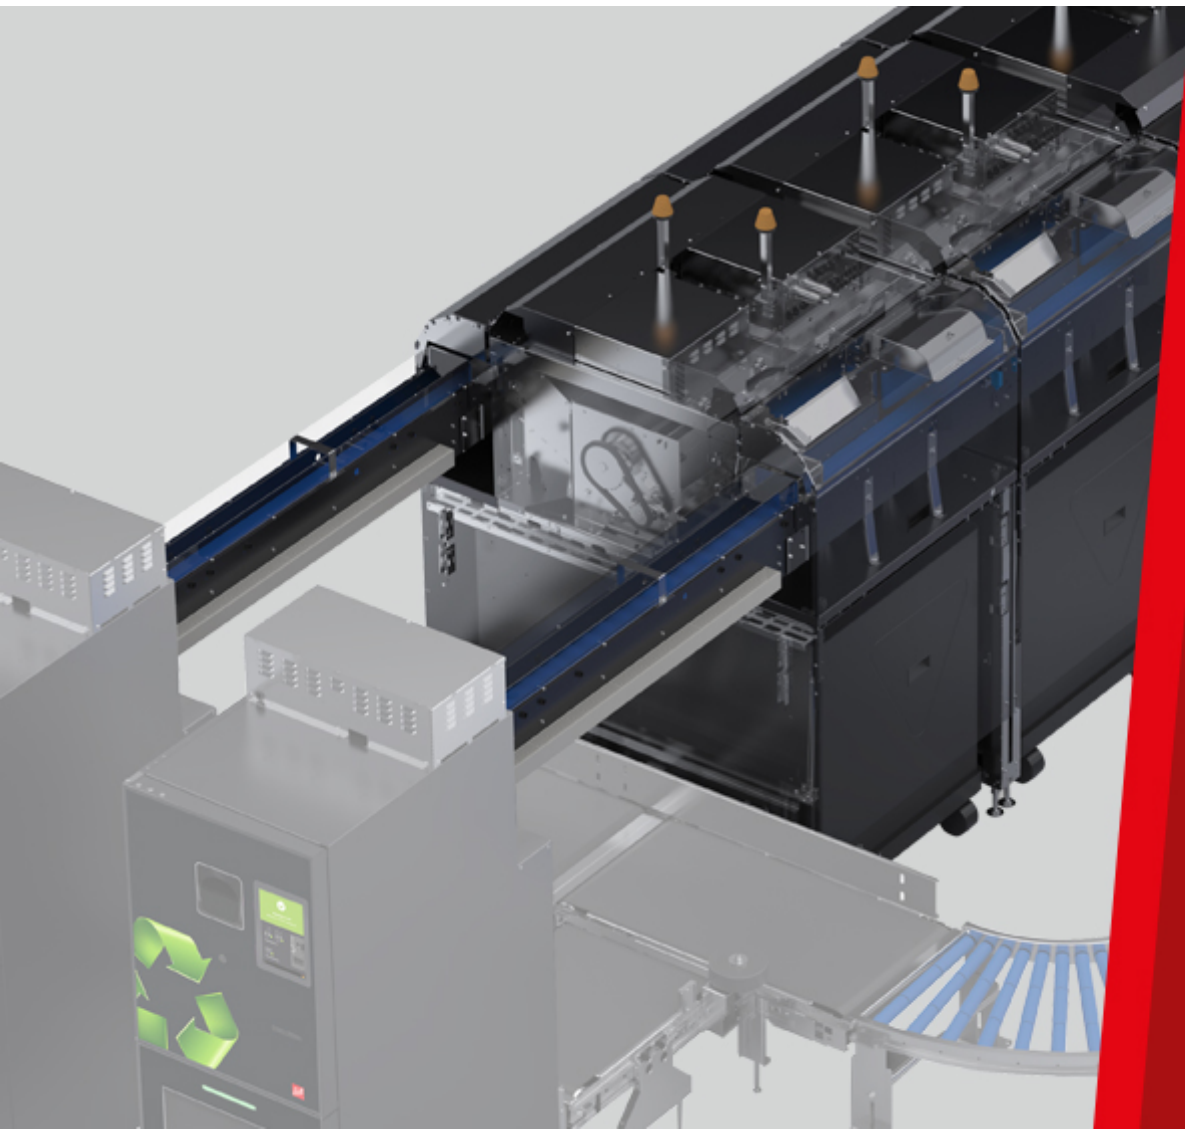

DualSort Basic

DualSort Basic

MADE
IN
GERMANY

Features

- 2 compactors per housing
- Removal direction right or left
- Material separation with several housings
- Up to 7 enclosures possible
- Dynamic resorting; the equipment remains operational even if a collecting container is emptied.