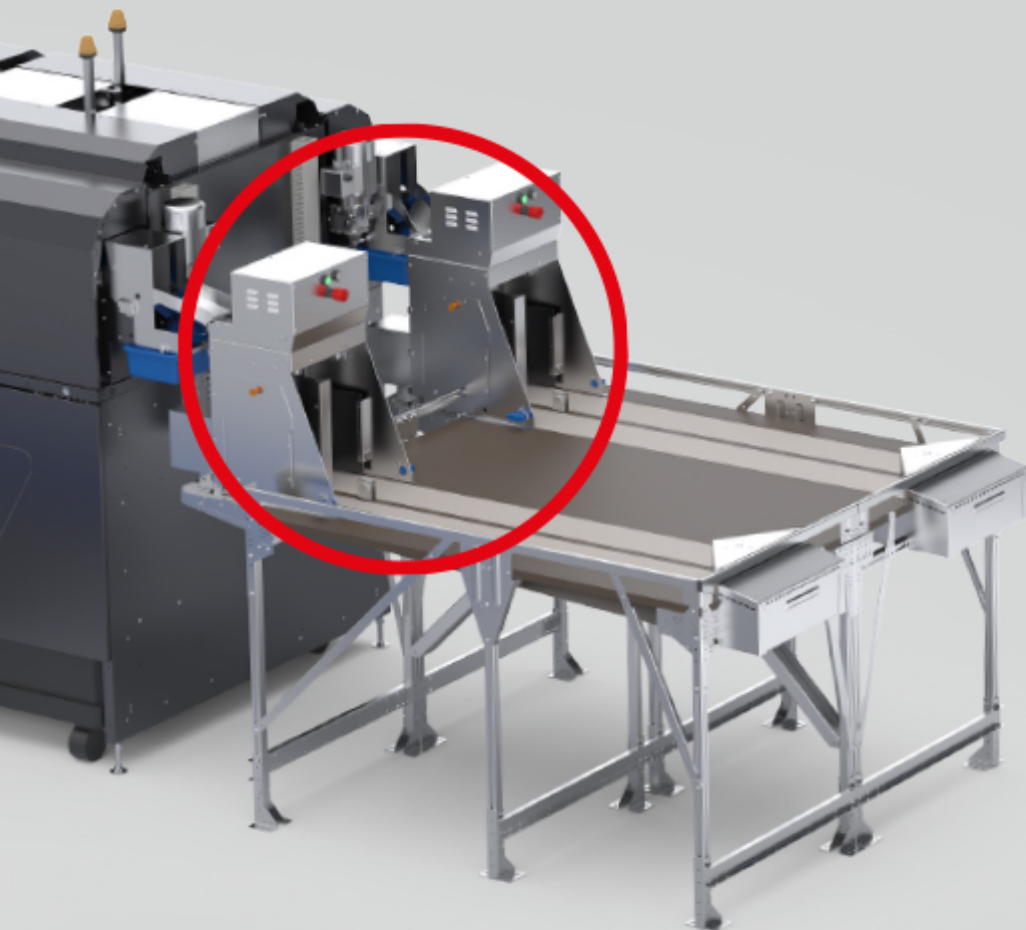

# Flaschenaufsteller Basic

# Flaschenaufsteller

### Features

- Fast, clean, and safe processing of containers
- Processing speed: up to 35 containers per minute
- Optional dual sorting function per stand (sorting by container type)
- Optional: redundancy function in case of bottle table belt rupture
- Newly redesigned construction for improved accessibility for store personnel
- Simplified cleaning thanks to an optimized design
- Advantage in the event of jammed containers due to improved access
- Time savings of up to 30% when clearing the bottle collection table thanks to pre-sorting
- Adaptable to the specific requirements of each Location