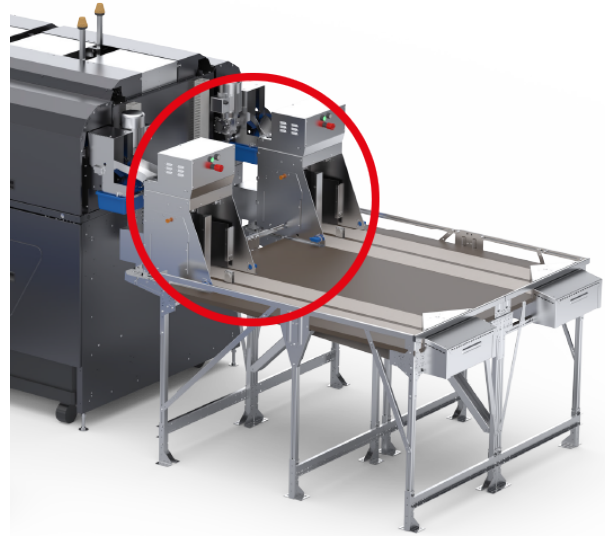

### Features

- Fast, clean, and safe processing of containers
- Processing speed: up to 35 containers per minute
- Optional dual sorting function per stand (sorting by container type)
- Optional: redundancy function in case of bottle table belt rupture
- Newly redesigned construction for improved accessibility for store personnel
- Simplified cleaning thanks to an optimized design
- Advantage in the event of jammed containers due to improved access
- Time savings of up to 30% when clearing the bottle collection table thanks to pre-sorting
- Adaptable to the specific requirements of each Location