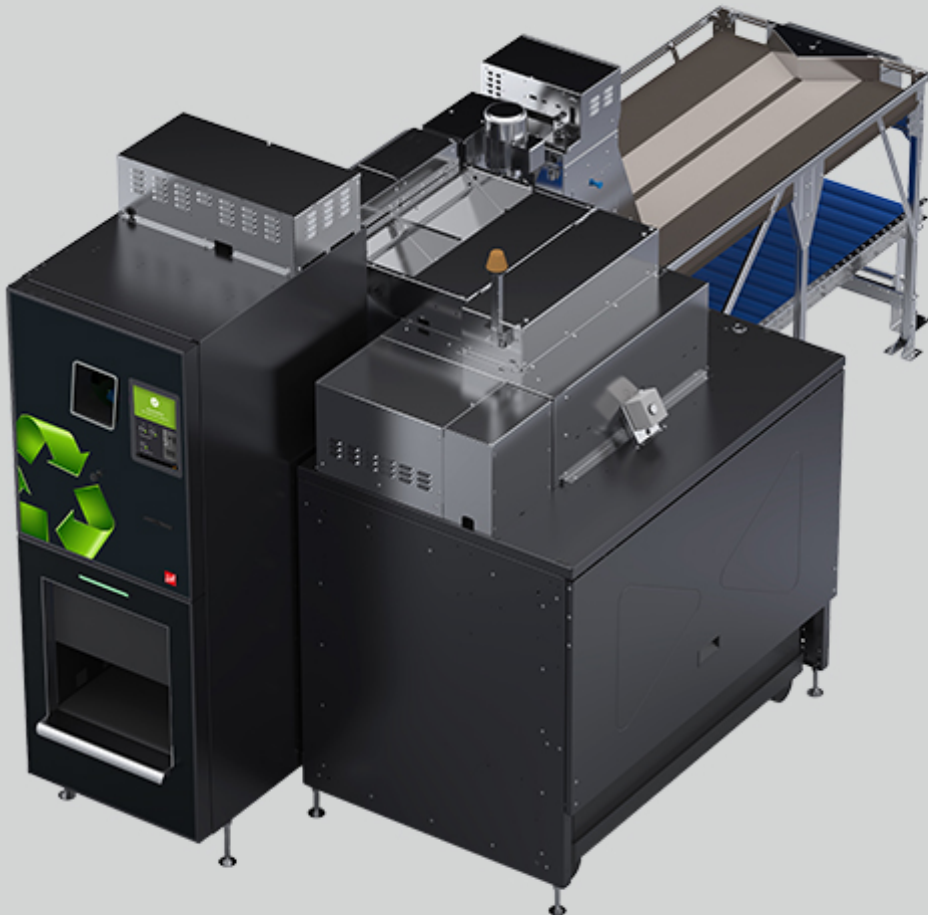

## MonoSort Short Basic

## Features

- Space miracle with compact design
- Side-standing enclosures
- The roller conveyor runs underneath the bottle table
- Material separation possible inside the housing
- Removal direction possible front, rear or side