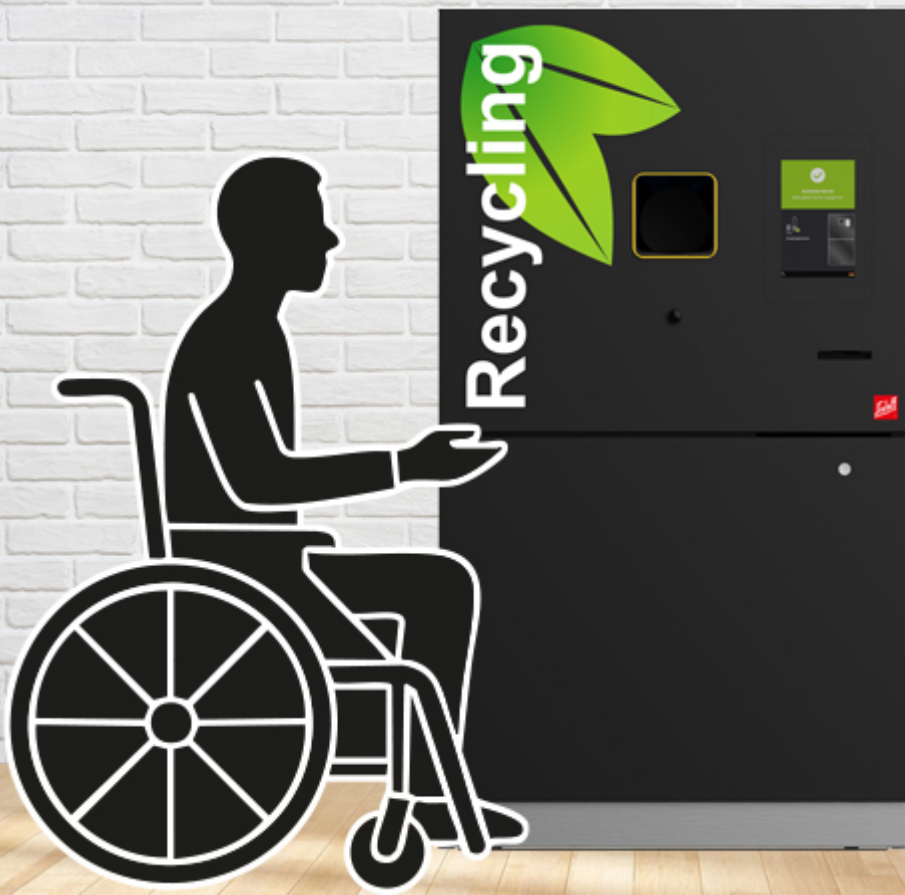

# SiCompact ECO eaSi Basic

### Features

- Ergonomic design with reduced infeed and operating height – comfortable for all user groups
- Stand-alone reverse vending machine for PET bottles and cans for stores with limited space
- Precise technology and plug and play installation based on 230 V
- High capacity within a very small space (footprint 0.80 m<sup>2</sup>)
- Troubleshooting assistant
- Intuitive user prompting via the touch display
- Optional feature:
  - non-rotating
  - 360° SiEye recognition
  - 360° Omega and barcode reader recognition
- Optional feature: metal recognition
- Sorting by 2 sections
- Bag hook
- Electronic lock – opening code (keyless access)
- Easy to clean with the aid of internal colour coding (the interior and exterior are both designed to reduce soiling)
- Low maintenance