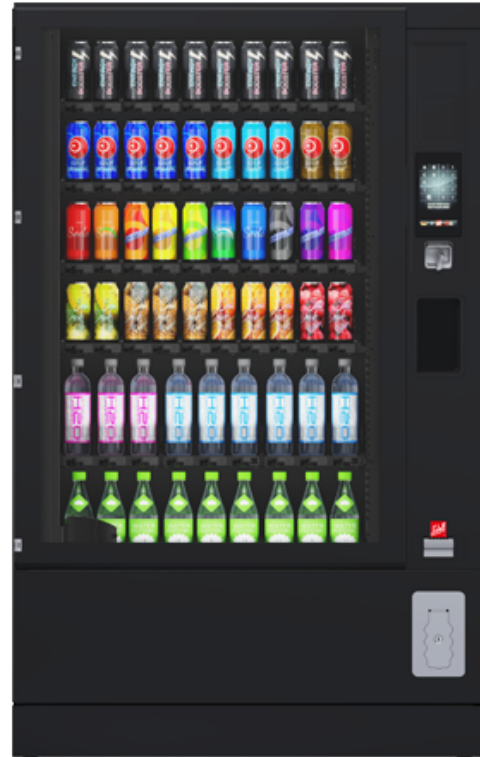

SiLine[®] GF L RP
Basic

SiLine[®] GF L RP

Basic

MADE
IN
GERMANY

Introduction

- Vending of glass bottles, PET bottles and cans from 0.2 l to 0.6 l
- 12 mm thick anti-vandalism panel made from polycarbonate
- Reinforced locking lever protection, the corrugated profile prevents forced opening or burglary
- Coin insert slide and coin return drum
- Insulating glass panel VSG from ESG
- All-round door split cover