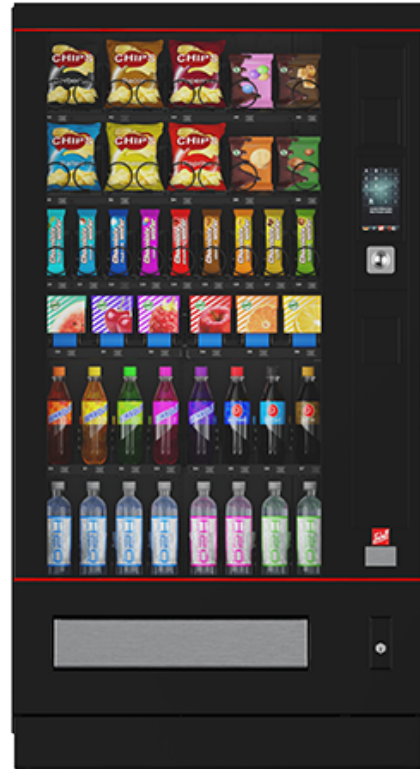

# SiLine<sup>®</sup> Snack and Combi M

### Introduction

- They can be used to sell confectionery, snacks, fresh food, beverages and nonfood items from spiral, pusher and conveyor belt drawers
- High capacity: up to 7 shelves
- Fits in a Vending line
- Shelves and spirals made from powder-coated metal
- SiLine<sup>®</sup> Combi: Pushers suitable for products with a diameter up to 78 mm
- Uniform installation area for the payment systems
- Modular design – especially easy to service and recycle