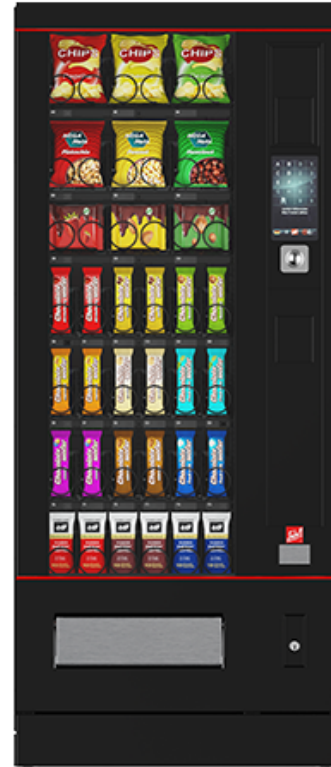

SiLine[®] Snack and Combi S

SiLine[®] Snack S

SiLine[®] Snack and Combi S

SiLine[®] Snack S

MADE
IN
GERMANY

Introduction

- They can be used to sell confectionery, snacks, fresh food, beverages and nonfood items from spiral, pusher and conveyor belt drawers
- High capacity: up to 7 shelves
- Fits in a Vending line
- Shelves and spirals made from powder-coated metal
- SiLine[®] Combi: Pushers suitable for products with a diameter up to 72 mm
- Uniform installation area for the payment systems
- Modular design – especially easy to service and recycle