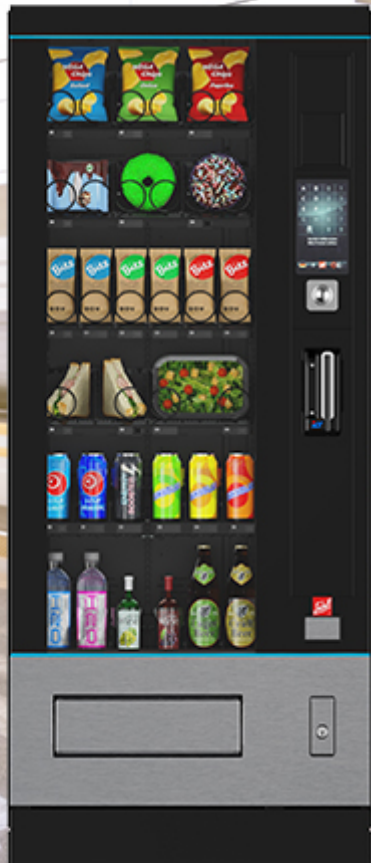

SiLine[®] Snack and Combi S

SiLine[®] Snack S

SiLine[®] Snack and Combi S

SiLine[®] Snack S

MADE
IN
GERMANY

Introduction

- They can be used to sell confectionery, snacks, fresh food, beverages and nonfood items from spiral, pusher and conveyor belt drawers
- High capacity: up to 7 shelves
- Fits in a Vending line
- Shelves and spirals made from powder-coated metal
- SiLine[®] Combi: Pushers suitable for products with a diameter up to 72 mm
- Uniform installation area for the payment systems
- Modular design – especially easy to service and recycle