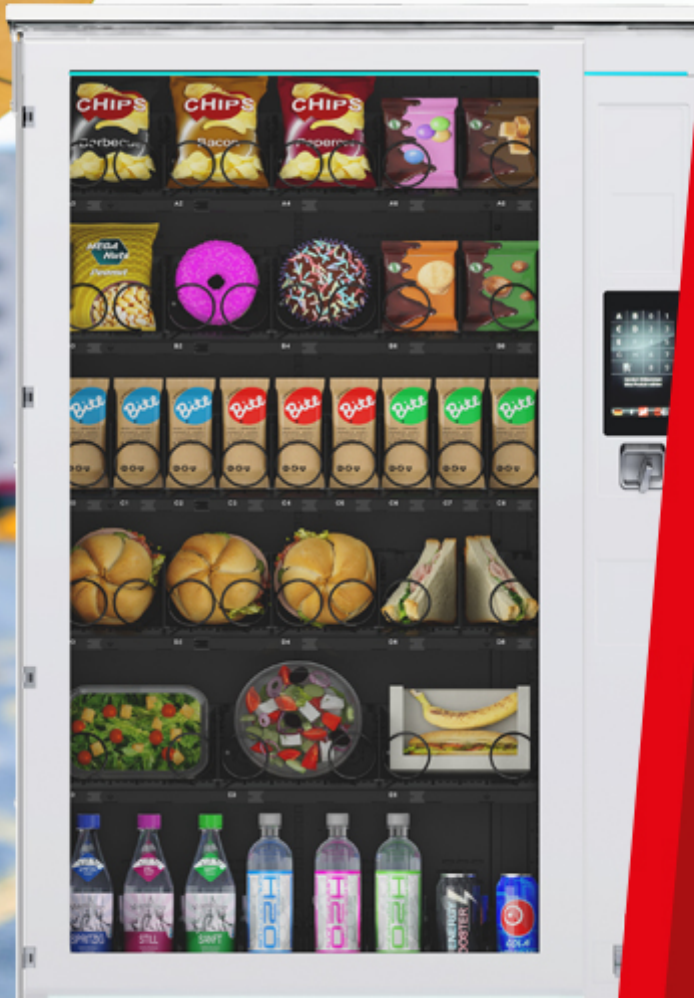

SiLine[®] Snack und Combi M RO Basis

SiLine[®] Snack und Combi M RO Basis

MADE
IN
GERMANY

Introduction

- Protection class: IP24
- Winter resistant up to -20°C
- Rain roof and weatherproof protection
- Impact protection (Standard 12 mm PC)
- Laminated safety glass with UV-light filter (ESG safety glass)
- Reinforced wavy locking lever protection (5 mm stainless steel), the wavy profile prevents prising or lifting
- Coin insert slide and toothed coin return drum
- High security frame with side lock and CES mortice lock (KESO mortice lock as an option)
- KESO door lock
- Residual current circuit breaker
- Chiller unit with heater ("Frost monitoring function", which keeps the internal temperature above 0 °C)
- Rear wall (Branding opportunity)