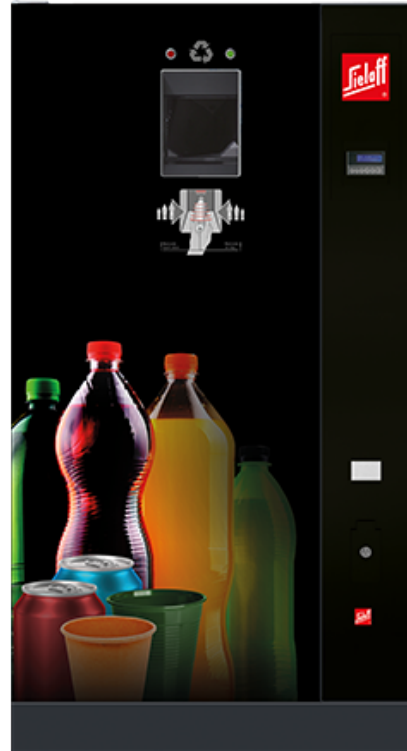

SiOne

General Information

SiOne

General Information

MADE
IN
GERMANY

Introduction

- Reverse vending of disposable and reusable PET bottles, cans and cups with EAN code
- Barcode recognition (up to 10,000 codes)
- Acceptance speed: Up to 30 empties per minute
- Capacity: Up to 600 bottles (0.5 l PET) or up to 700 cans
- Fits perfectly in a Vending line
- Individual branding available for door and side walls
- Modular design – makes it extremely easy to service and recycle