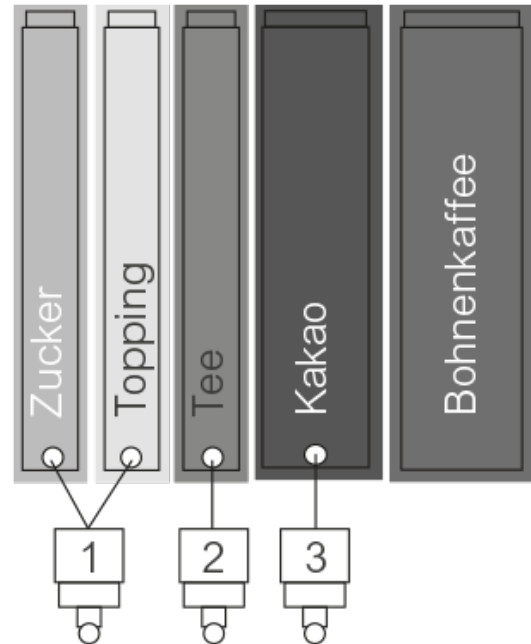

# SiVend HG 15 TT Espresso

Variant 4301

# SiVend HG 15 TT Espresso

### Introduction

- 15 large, freely programmable selection buttons
- Flat glass-fronted door
- Glass front made from safety glass, easy to clean
- High performance grinder
- High-Tech Peek-Brewer
- Coffee servings from 6 to 14g