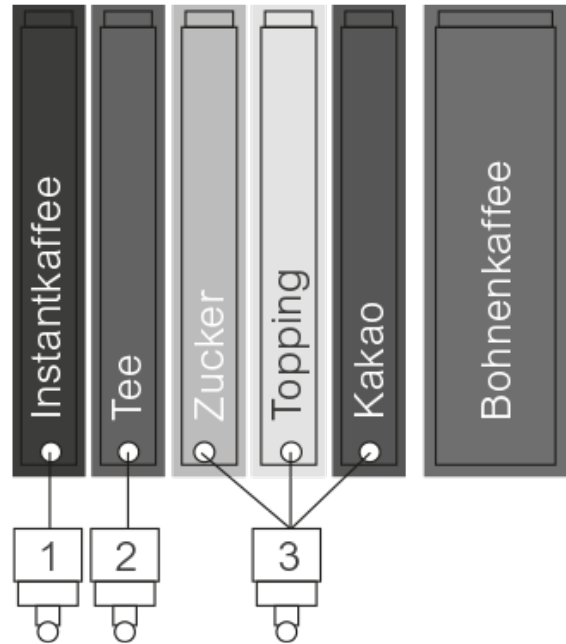

SiVend HG 15 TT Espresso

Variant 5304

SiVend HG 15 TT Espresso

Variant 5304

MADE
IN
GERMANY

Introduction

- 15 large, freely programmable selection buttons
- Flat glass-fronted door
- Glass front made from safety glass, easy to clean
- High performance grinder
- High-Tech Peek-Brewer
- Coffee servings from 6 to 14g