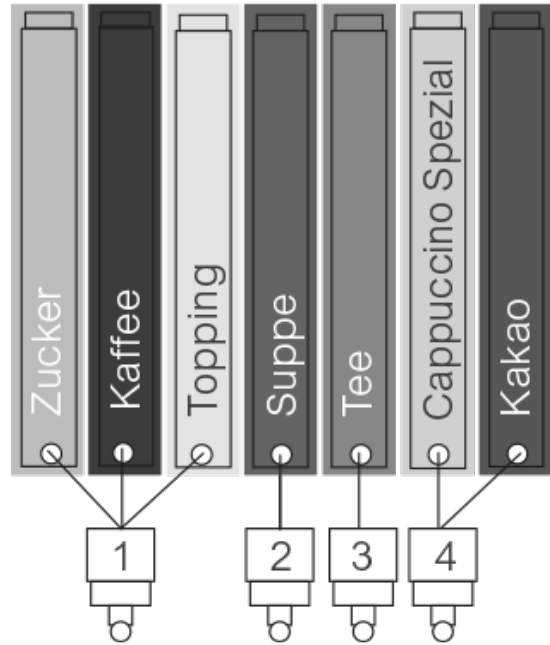

SiVend HG 15 TT Instant

Variant 7404

SiVend HG 15 TT Instant

Variant 7404

MADE
IN
GERMANY

Introduction

- 15 large, freely programmable selection buttons
- Flat glass-fronted door
- Glass front made from safety glass, easy to clean