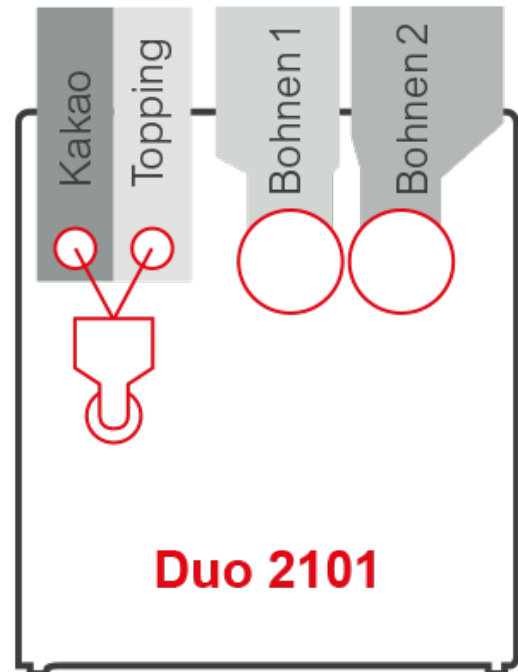

Siamonie CLASSIC TOUCH

Duo 2101

Siamonie CLASSIC TOUCH

Duo 2101

MADE
IN
GERMANY

Introduction

- A stable 7" touch display behind a 4 mm safety glass, brilliant image representation and colour quality
- 10 image selection buttons with a second level for refinement; Optional: Additional level for espresso specialties
- Conversion of images and easy editing by Drag & Drop
- Exporting the design via a USB stick
- Direct language switch and individually programmable screen interface via SiDesigner