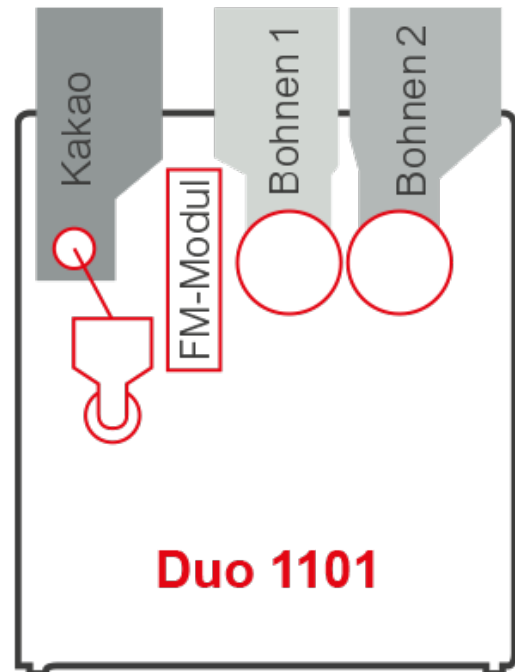

### Introduction

- Glass design element including integrated RGB-atmospheric light. The colors can be set alternately or permanently.
- A stable 7" touch display behind a 4 mm safety glass, brilliant image representation and color quality
- 10 image selection buttons with a second shelf for refinement; Optional: Additional level for espresso specialties
- Conversion of images and easy editing by Drag & Drop Export of the designs via a USB stick
- Direct language switch and individually programmable screen interface via SiDesigner