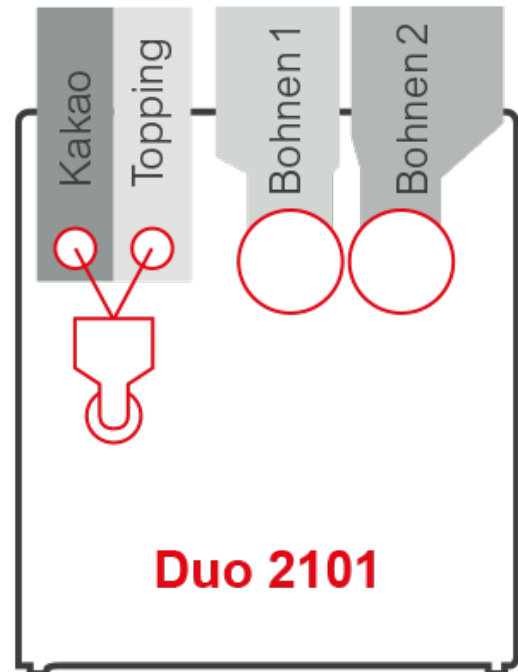

Siamonie MOONLIGHT

Duo 2101

Siamonie MOONLIGHT

Duo 2101

MADE
IN
GERMANY

Introduction

- Glass design element including integrated RGB-atmospheric light. The colors can be set alternately or permanently.
- A stable 7" touch display behind a 4 mm safety glass, brilliant image representation and color quality
- 10 image selection buttons with a second shelf for refinement; Optional: Additional level for espresso specialties
- Conversion of images and easy editing by Drag & Drop Export of the designs via a USB stick
- Direct language switch and individually programmable screen interface via SiDesigner