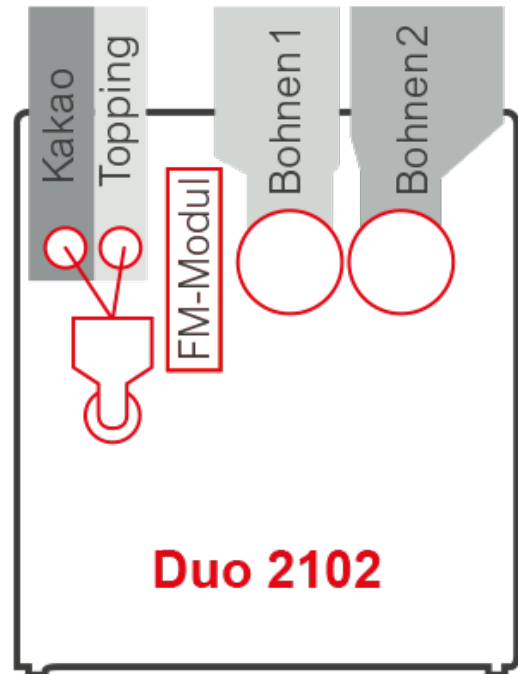

### Introduction

- Glass design element including integrated RGB-atmospheric light. The colors can be set alternately or permanently.
- A stable 7" touch display behind a 4 mm safety glass, brilliant image representation and color quality
- 10 image selection buttons with a second shelf for refinement; Optional: Additional level for espresso specialties
- Conversion of images and easy editing by Drag & Drop Export of the designs via a USB stick
- Direct language switch and individually programmable screen interface via SiDesigner