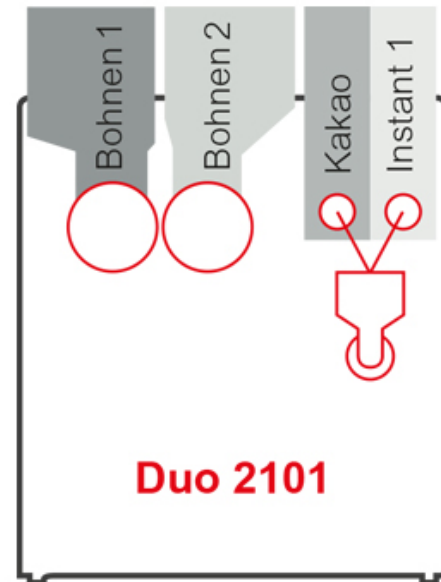

### Introduction

- Keyless, simple operating concept
- Coffee and instant containers use the complete machine depth
- Clearly arranged machine interior, particularly easy cleaning and servicing
- Large grounds container
- Innovative Sielaff brewer with separate brewing unit