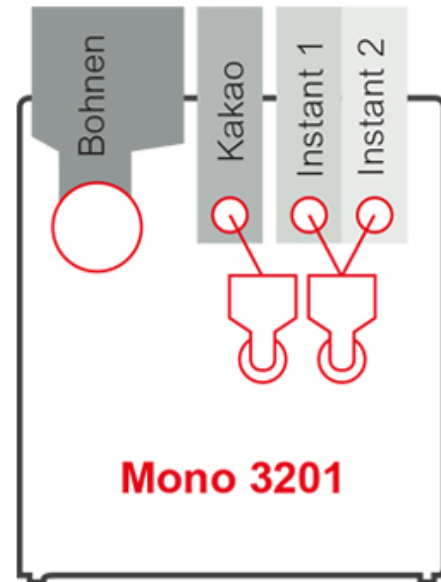

Siamonie Smart OCS
Mono 3201 (Standard)

Siamonie Smart OCS

Mono 3201 (Standard)

MADE
IN
GERMANY

Introduction

- Keyless, simple operating concept
- Coffee and instant containers use the complete machine depth
- Clearly arranged machine interior, particularly easy cleaning and servicing
- Large grounds container
- Innovative Sielaff brewer with separate brewing unit