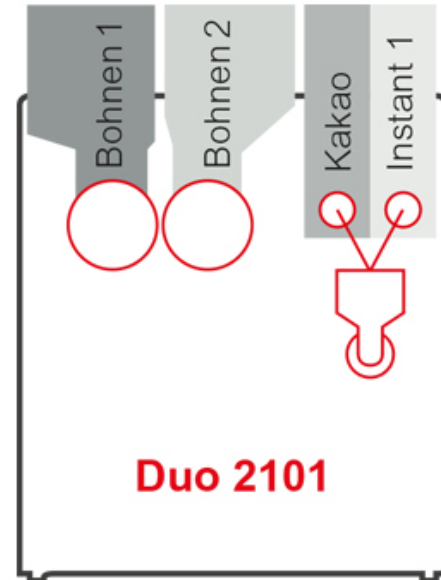

Siamonie Smart OCS XL

Duo 2101

Siamonie Smart OCS XL

Duo 2101

MADE
IN
GERMANY

Introduction

- Greater filling capacity
- Closed product containers
- With MDB connection
- Coffee and instant containers use the complete machine depth
- Clearly arranged machine interior, particularly easy cleaning and servicing
- Convenient size of grounds container
- Innovative Sielaff brewer with separate brewing unit