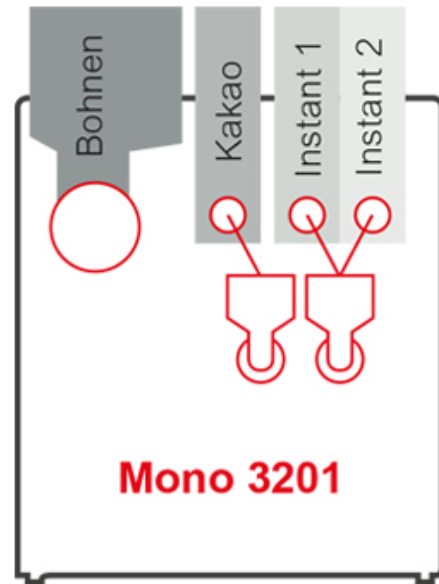

Siamonie Smart OCS XL
Mono 3201 (Standard)

Siamonie Smart OCS XL

Mono 3201 (Standard)

MADE
IN
GERMANY

Introduction

- Greater filling capacity
- Closed product containers
- With MDB connection
- Coffee and instant containers use the complete machine depth
- Clearly arranged machine interior, particularly easy cleaning and servicing
- Convenient size of grounds container
- Innovative Sielaff brewer with separate brewing unit